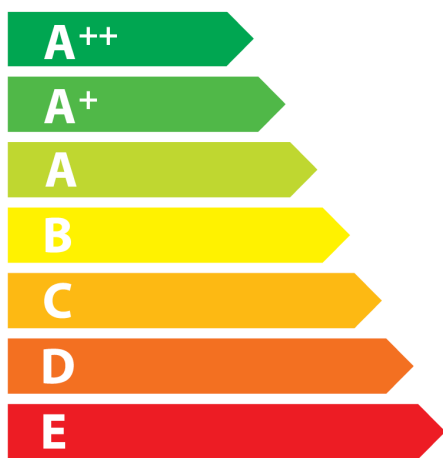

ENERG

енергия · ενεργεια
ENERJİ

Arçelik

P 26 YEI

105
kWh/yıl

A circular icon of a fan. Below it is the text 'A B C D E F G'.

An icon of a light bulb. Below it is the text 'A B C D E F G'.

An icon showing water droplets falling from a horizontal surface. Below it is the text 'A B C D E F G'.

An icon of a speaker with sound waves. Below it is the text '68dB'.

65/2014